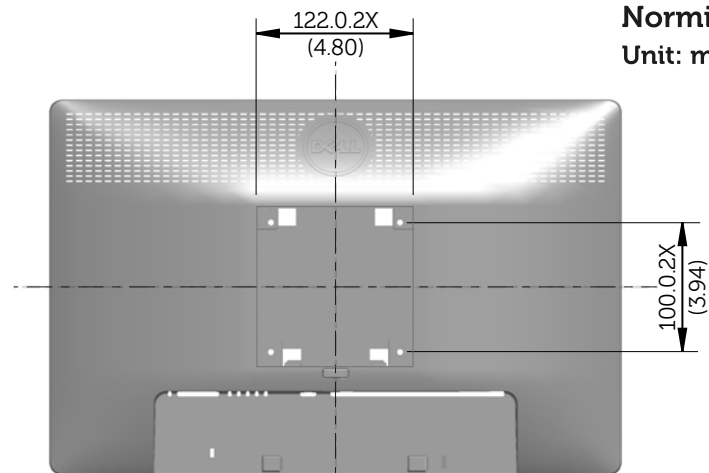

# P1913 Outline Dimensions

# Norminal Dimensions

Unit: mm (inch)

Back view of Monitor without stand

# P1913S Outline Dimensions

Nominal Dimensions  
Unit: mm (inch)

Back view of Monitor without stand

# P2213 Outline Dimensions

Nominal Dimensions  
Unit: mm (inch)

Back view of Monitor without stand